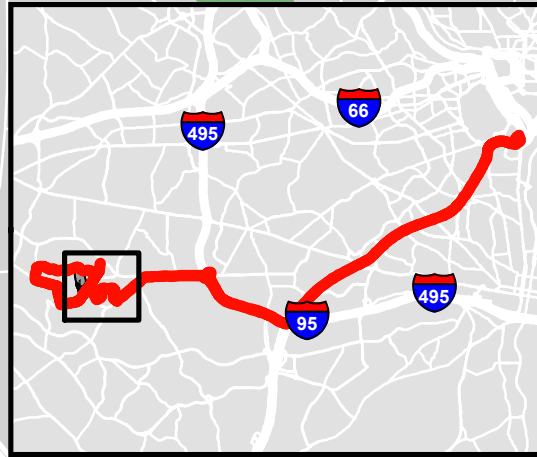

Metrobus Snow Detour Map

17K
Kings Park Express

Legend

-  17K Snow Detour
-  Not Served During Snow

WINTER 2023-2024