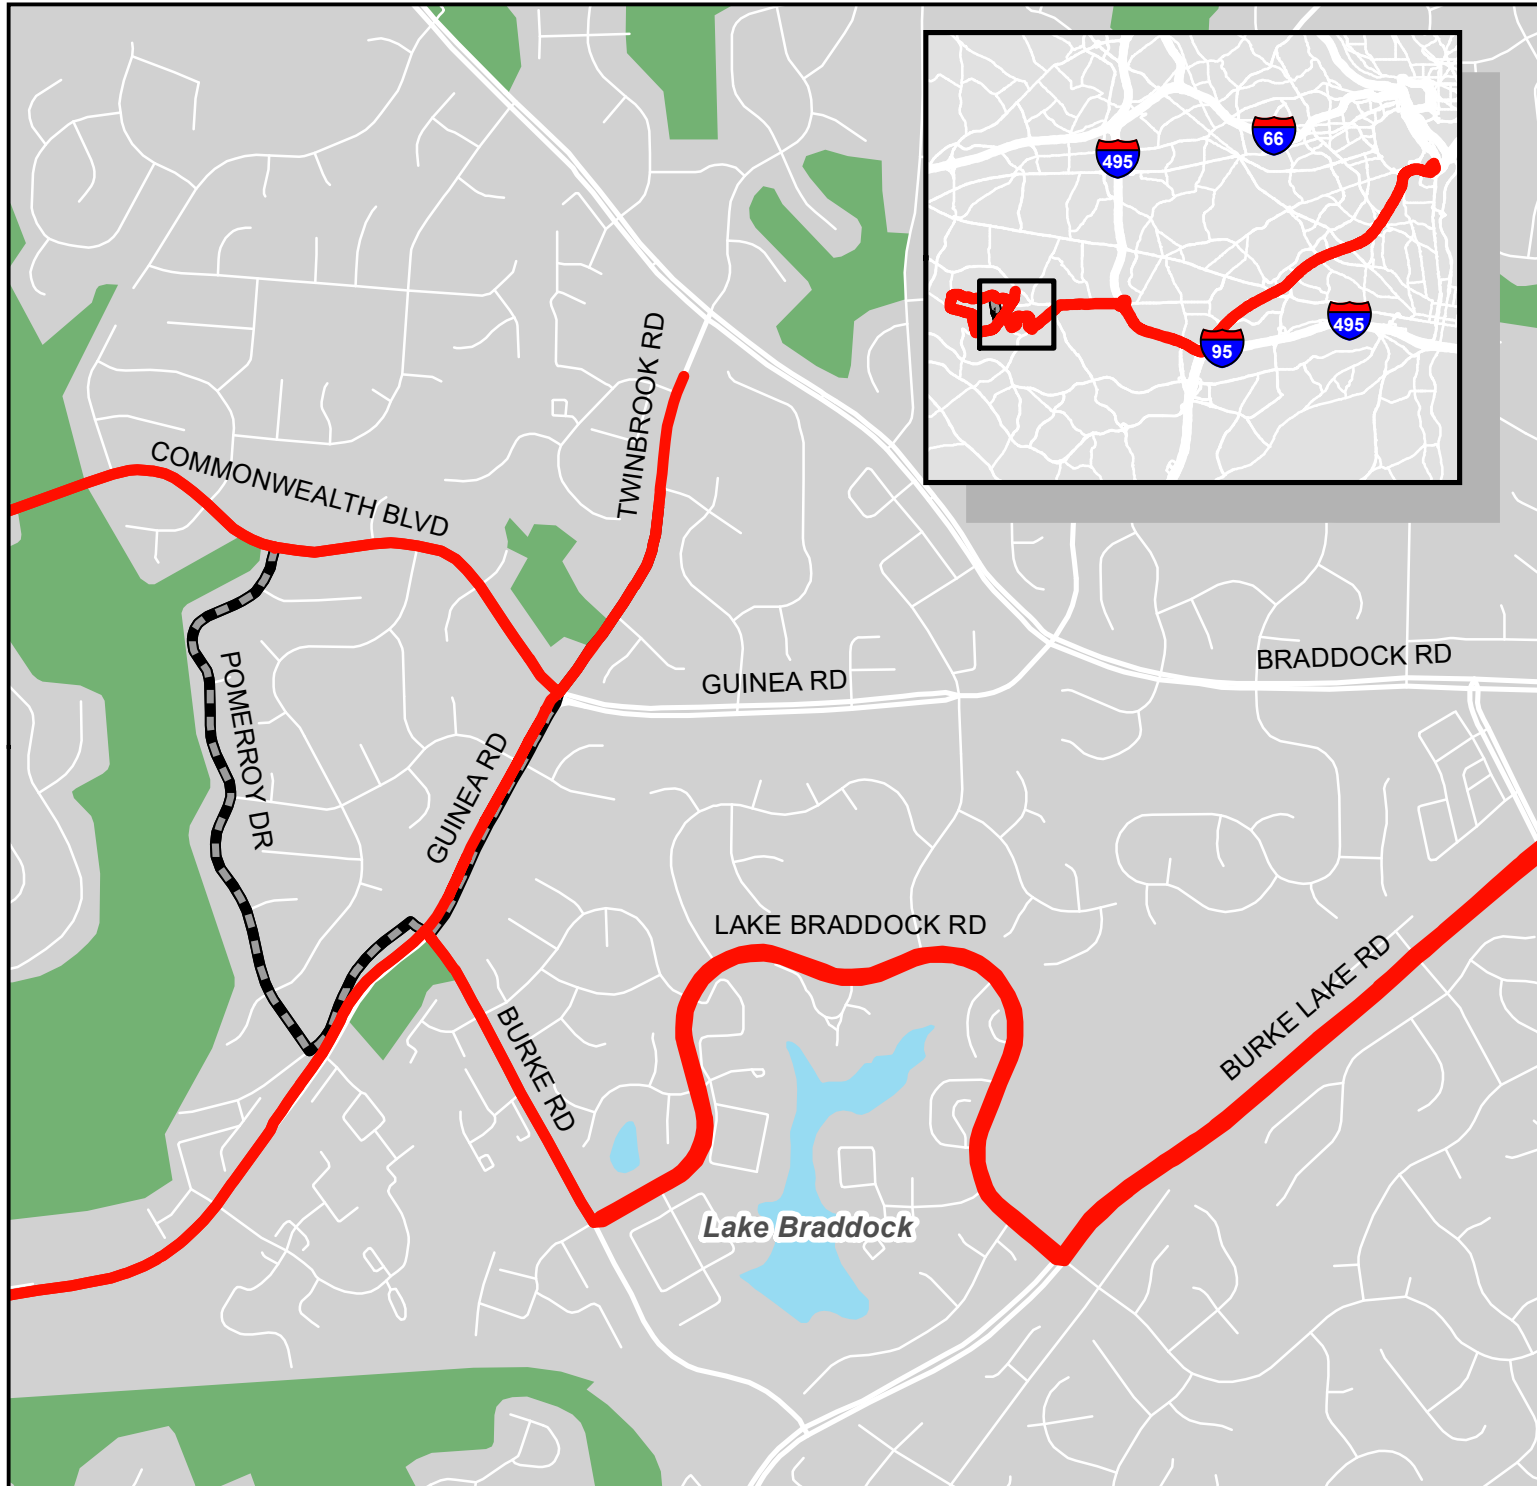

Metrobus Snow Detour Map

17K
Kings Park Express

Legend

-  17K Snow Detour
-  Not Served During Snow

WINTER 2023-2024